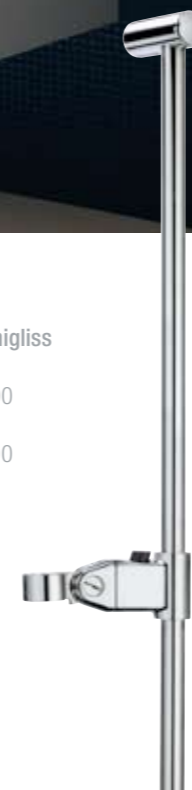

mimo – back to the future.

mimo – pure lust for life.

Just go for it. Dare something new. It's what makes life spin. Time after time. Every day something new. Just for the fun of it.

Freshly nurtured and brought to fruition, this tap fits organically and seamlessly into every modern bathroom. mimo shapes up well in every situation, on the washbasin or the bidet, as a wall fixture for the shower or the bath tub. mimo – perfection through and through.

**mimo shower mixer**  
complete  
5.01350.100.000, Chromline  
without fittings without accessories  
5.01350.100.010, Chromline

**hand shower Comfort Tre**  
9.60304.100.001  
**Shower hose Simiflex**  
Synthetic, length 180 cm  
5.04760.000.000

**mimo washbasin mixer**  
Spout reach 105 mm, fixed spout  
With discharge valve  
5.01301.100.000, Chromline  
Without discharge valve  
5.01302.100.000, Chromline

**mimo bidet mixer**  
Spout reach 120 mm, fixed spout  
With discharge valve  
5.01310.100.000, Chromline

**shower rail Simigliess**  
Length 110 cm  
5.04790.100.000  
Length 60 cm  
5.04770.100.000

**mimo bath mixer**  
complete  
5.01360.100.000, Chromline  
without fittings,  
without accessories  
5.01360.100.010, Chromline